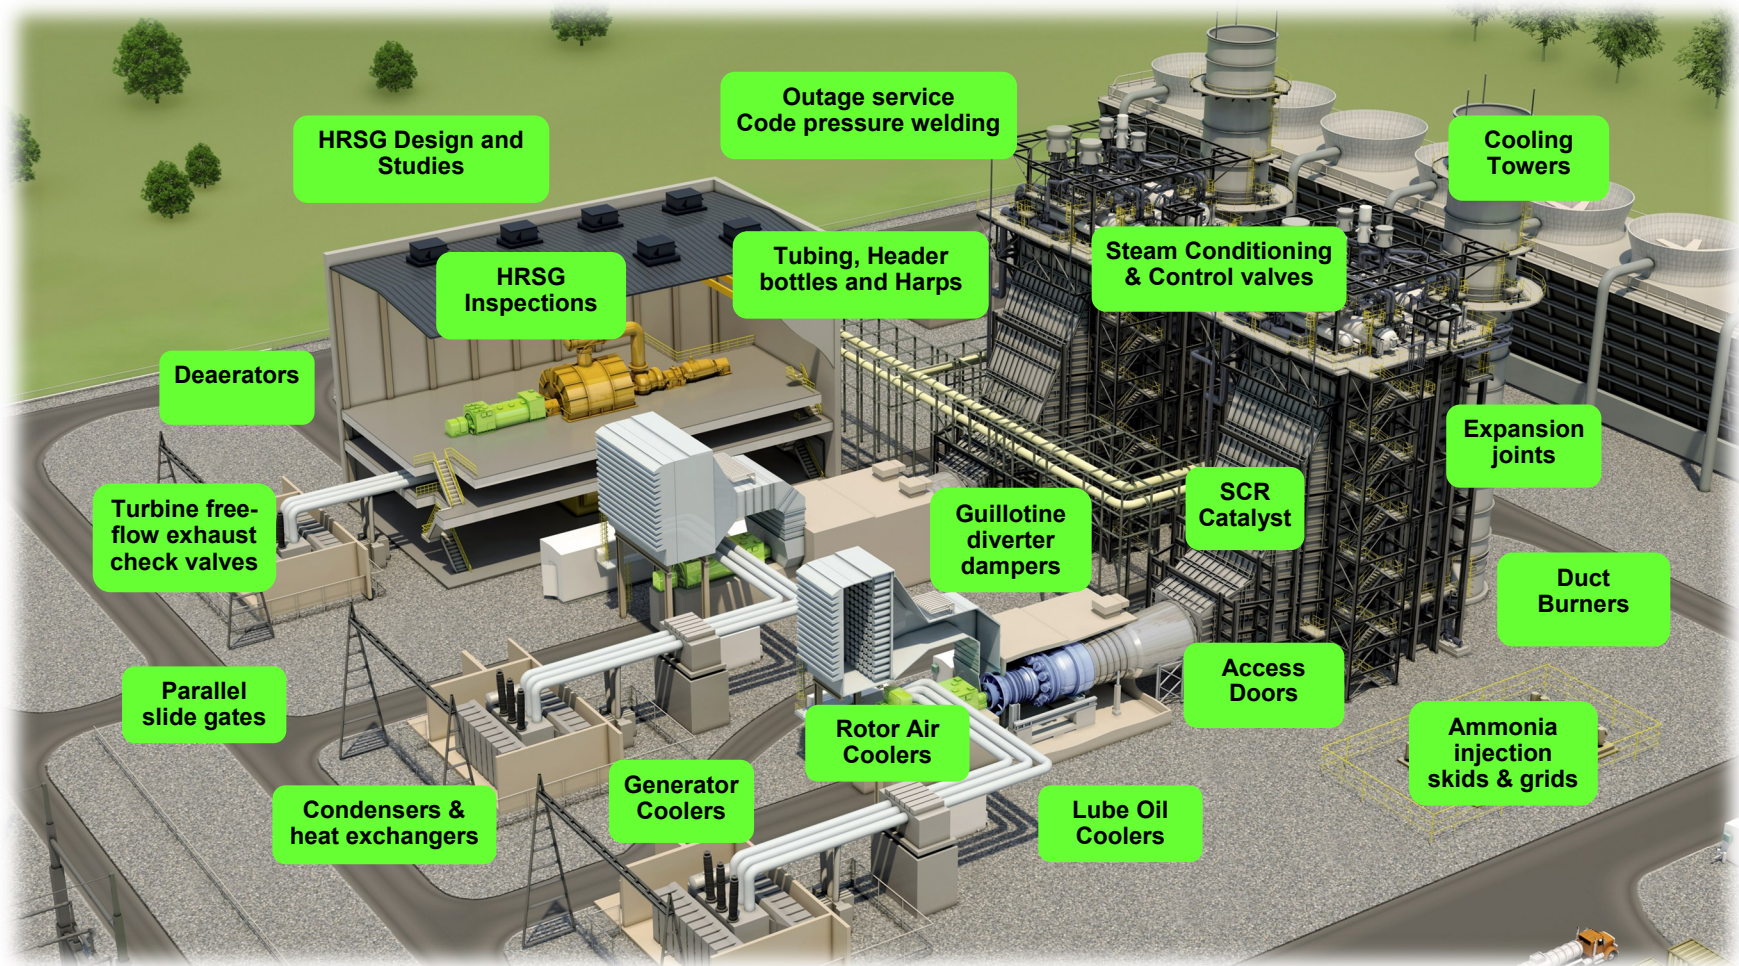

PartneRep, Inc.

A Professional Manufacturers' Representative Company with offices located in Texas, Arkansas, Oklahoma and Louisiana.

Texas: 903-630-4323

Louisiana: 318-541-1206

West and Central Oklahoma: 832-851-9427

Eastern Oklahoma: 870-331-3575

Arkansas: 870-331-3575

inquiry@partnerep.com

www.PartneRep.com